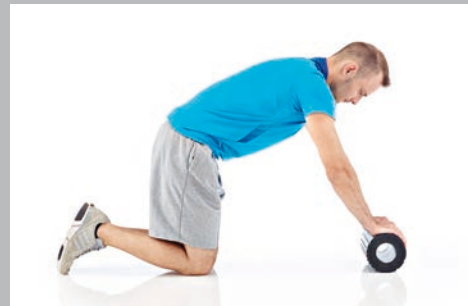

KETTROLL

www.kettler.de

ACTIVATION

BRIDGE

SHOULDER AND CHEST

TRUNK AND SHIN

THORAX SPINE

BRIDGE

SHOULDER AND CHEST

TRUNK AND SHIN

THORAX SPINE

FASCIAL TRAINING / MASSAGE

UPPER BACK

CALF

THIGH

ADDUCTORS