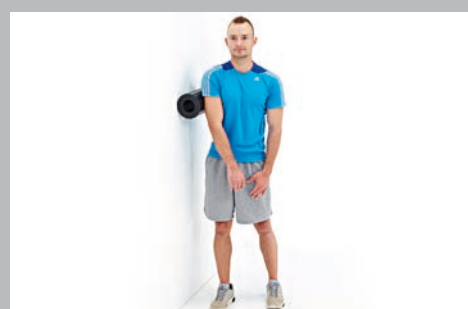

SHOULDER AND CHEST

TRUNK AND SHIN

THORAX SPINE

FASCIAL TRAINING / MASSAGE

UPPER BACK

CALF

THIGH

ADDUCTORS

UPPER BACK

CALF

THIGH

ADDUCTORS

BACK AND NECK
(STANDING)

SHOULDER
(STANDING)

BUTTOCKS

SIDE

BACK AND NECK
(STANDING)

SHOULDER
(STANDING)

BUTTOCKS

SIDE